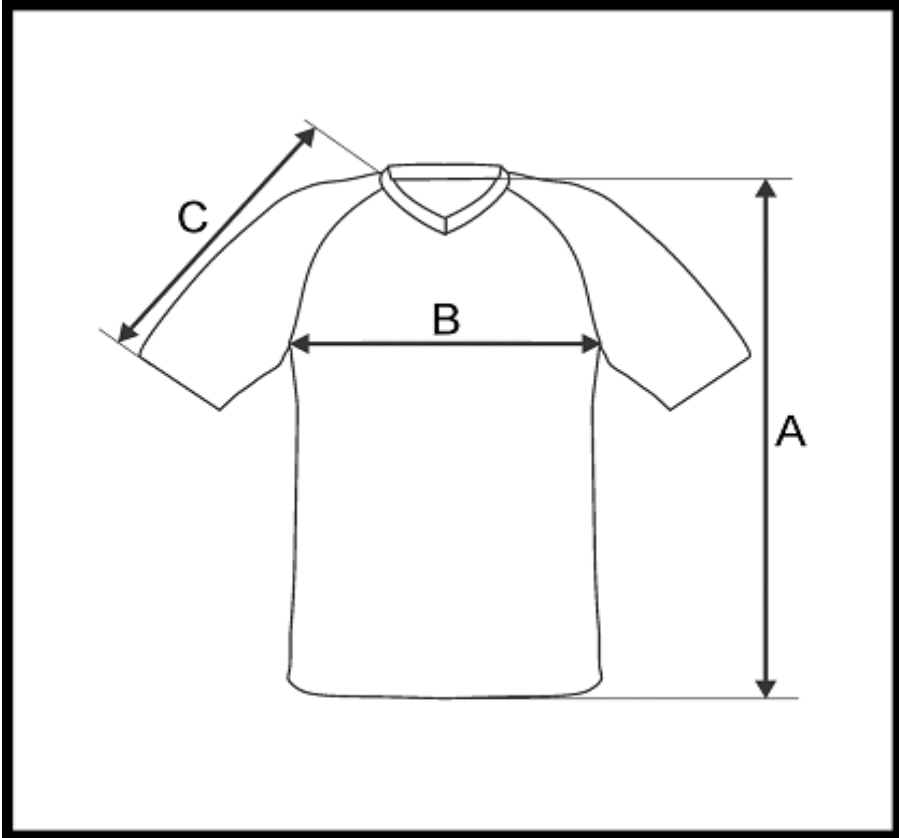

PRODUCT MEASUREMENT CHART

SPORT	SOC CER
ARTI CLE	781058
DESCRI PTI ON	SS JERSEY V COLLAR GOALKEEPER KIDS
SI ZE RANGE	6Y-8Y-10Y-12Y-14Y
FABRI C	FIRE (100% PES 140 GR)

DI MENS I ON	DESCRI PTI ON	TOLERANCE +/-	6Y	8Y	10Y	12Y	14Y
A	CENTER BACK LENGTH	1	51	54	57	60	63
B	1/ 2 CHEST WI DTH	1	39	41	43	46	49
C	SLEEVE LENGTH (NECK POI NT TO BOTTOM HEM)	0.5	28.5	29.5	30.5	32	33.5

All dimensions are in cm and refer to finished products.
Unless stated differently all above are flat measurements.