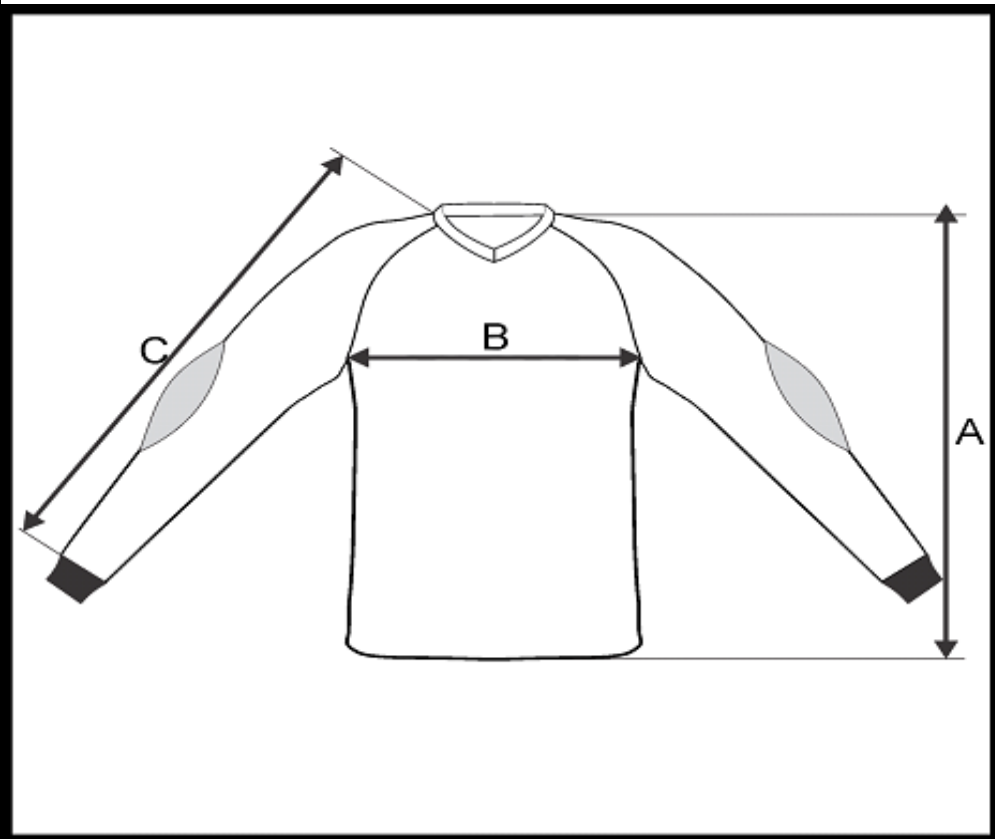

# PRODUCT MEASUREMENT CHART

<b>SPORT</b>	SOC CER
<b>ARTICLE</b>	781056
<b>DESCRIPTION</b>	LS JERSEY V COLLAR RF GOALKEEPER KIDS
<b>SIZE RANGE</b>	6Y-8Y-10Y-12Y-14Y
<b>FABRIC</b>	FIRE (100% PES 140 GR)

DI MENS I ON	DESCRI PT I ON	TOLERANCE +/-	6Y	8Y	10Y	12Y	14Y
<b>A</b>	<b>CENTER BACK LENGTH</b>	<b>1</b>	<b>51</b>	<b>54</b>	<b>57</b>	<b>60</b>	<b>63</b>
<b>B</b>	<b>1/ 2 CHEST WI DTH</b>	<b>1</b>	<b>39</b>	<b>41</b>	<b>43</b>	<b>46</b>	<b>49</b>
<b>C</b>	<b>SLEEVE LENGTH (NECK POI NT TO BOTTOM HEM)</b>	<b>0.5</b>	<b>51</b>	<b>55</b>	<b>59</b>	<b>64</b>	<b>69</b>

All dimensions are in cm and refer to finished products.  
Unless stated differently all above are flat measurements.