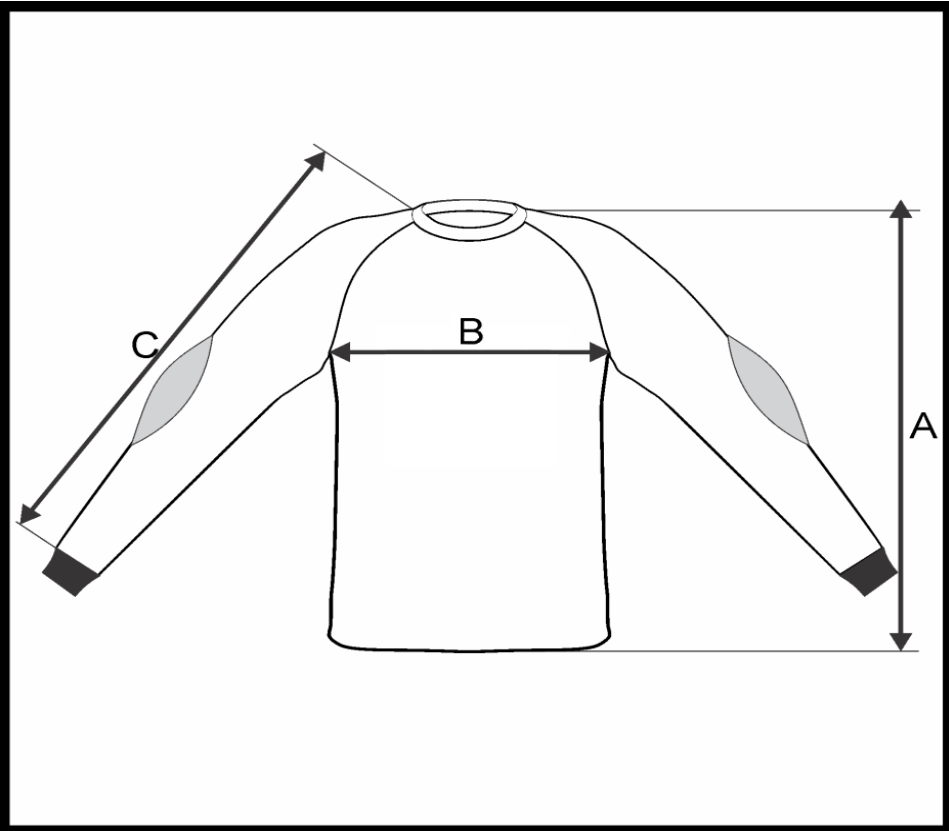

PRODUCT MEASUREMENT CHART

SPORT	SOC CER
ARTICLE	781055
DESCRIPTION	LS JERSEY ROUND COLLAR RF GOALKEEPER KIDS
SIZE RANGE	6Y-8Y-10Y-12Y-14Y
FABRIC	FIRE (100% PES 140 GR)

DI MENSION	DESCRIPTION	TOLERANCE +/-	6Y	8Y	10Y	12Y	14Y
A	CENTER BACK LENGTH	1	51	54	57	60	63
B	1/ 2 CHEST WI DTH	1	39	41	43	46	49
C	SLEEVE LENGTH (NECK POINT TO BOTTOM HEM)	0.5	51	55	59	64	69

All dimensions are in cm and refer to finished products.
Unless stated differently all above are flat measurements.