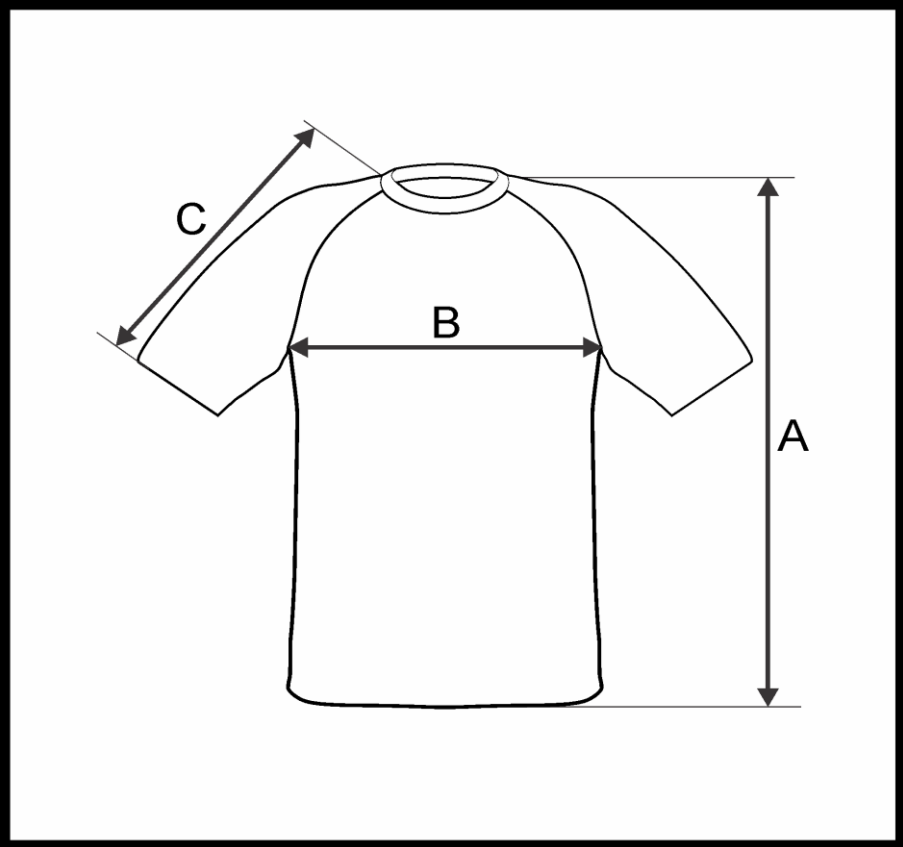

PRODUCT MEASUREMENT CHART

SPORT	SOC CER
ARTI CLE	781051
DESCRI PTI ON	SS J ERSEY ROUND COLLAR KIDS
SI ZE RANGE	6Y-8Y-10Y-12Y-14Y
FABRI C	FIRE (100% PES 140 GR)

DI MENS I ON	DESCRI PTI ON	TOL ERANCE +/-	6Y	8Y	10Y	12Y	14Y
A	CENTER BACK LENGTH	1	51	54	57	60	63
B	1/ 2 CHEST WI DTH	1	39	41	43	46	49
C	SLEEVE LENGTH (NECK POI NT TO BOT TOM HEM)	0,5	28.5	29.5	30.5	32	33.5

All dimensions are in cm and refer to finished products.
Unless stated differently all above are flat measurements.