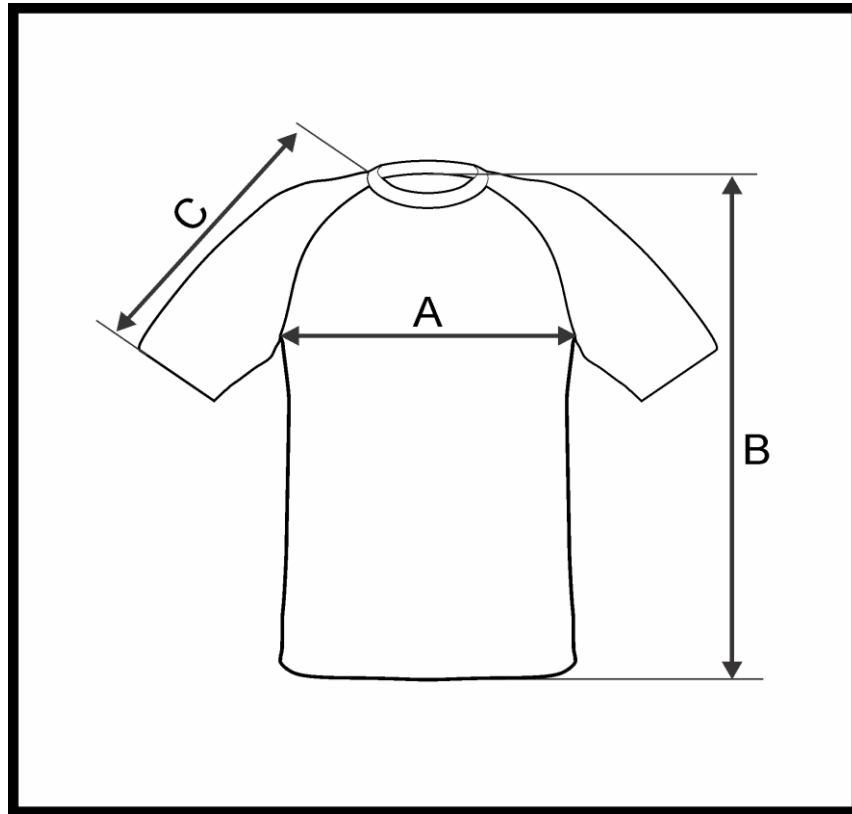

# PRODUCT MEASUREMENT CHART

<b>SPORT</b>	SOCCER
<b>ARTICLE</b>	781044
<b>DESCRIPTION</b>	SS JERSEY SOCCER FIT ROUND COLLAR WOMEN
<b>SIZE RANGE</b>	XS-S-M-L-XL-2XL-3XL
<b>FABRIC</b>	INTERPOWER (84% PES 14% EA 140 GR)

DI MENSION	DESCR IPTION	TOLERANCE +/-	TOLERANCE +/-						
			XS	S	M	L	XL	2XL	3XL
<b>A</b>	<b>1/ 2 CHEST WIDTH</b>	<b>1.5</b>	<b>38</b>	<b>40</b>	<b>42</b>	<b>44</b>	<b>46</b>	<b>48</b>	<b>50</b>
<b>B</b>	<b>CENTER BACK LENGTH</b>	<b>1.5</b>	<b>58</b>	<b>61</b>	<b>64</b>	<b>67</b>	<b>70</b>	<b>73</b>	<b>76</b>
<b>C</b>	<b>SLEEVE LENGTH (NECK POINT TO BOTTOM HEM)</b>	<b>0.7</b>	<b>27.5</b>	<b>29</b>	<b>30.5</b>	<b>32</b>	<b>33.5</b>	<b>35</b>	<b>36.5</b>

All dimensions are in cm and refer to finished products.  
 Unless stated differently all above are flat measurements.