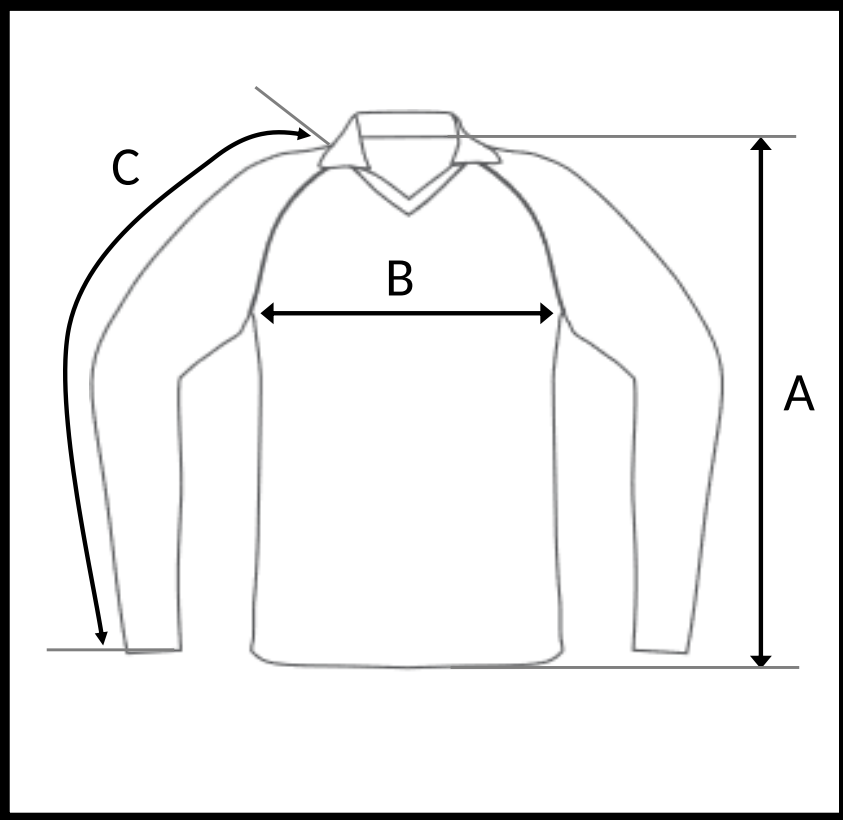

# PRODUCT MEASUREMENT CHART

<b>SPORT</b>	SOCCER
<b>ARTICLE</b>	781043
<b>DESCRIPTION</b>	LS JERSEY SOCCER POLO COLLAR WOMEN
<b>SIZE RANGE</b>	XS-S-M-L-XL-2XL-3XL
<b>FABRIC</b>	FIRE (100% PES 140 GR)

DI MENSION	DESCRIP TI ON	TOLERANCE +/-							
			XS	S	M	L	XL	2XL	3XL
<b>A</b>	<b>CENTER BACK LENGTH</b>	<b>1,5</b>	<b>57</b>	<b>60</b>	<b>63</b>	<b>66</b>	<b>69</b>	<b>72</b>	<b>75</b>
<b>B</b>	<b>1/ 2 CHEST WIDTH</b>	<b>1</b>	<b>44</b>	<b>46</b>	<b>48</b>	<b>50</b>	<b>52</b>	<b>54</b>	<b>56</b>
<b>C</b>	<b>SLEEVE LENGTH (NECK POINT TO BOTTOM HEM)</b>	<b>1,5</b>	<b>65,5</b>	<b>67</b>	<b>68,5</b>	<b>70</b>	<b>71,5</b>	<b>73</b>	<b>74,5</b>

All dimensions are in cm and refer to finished products.  
Unless stated differently all above are flat measurements.