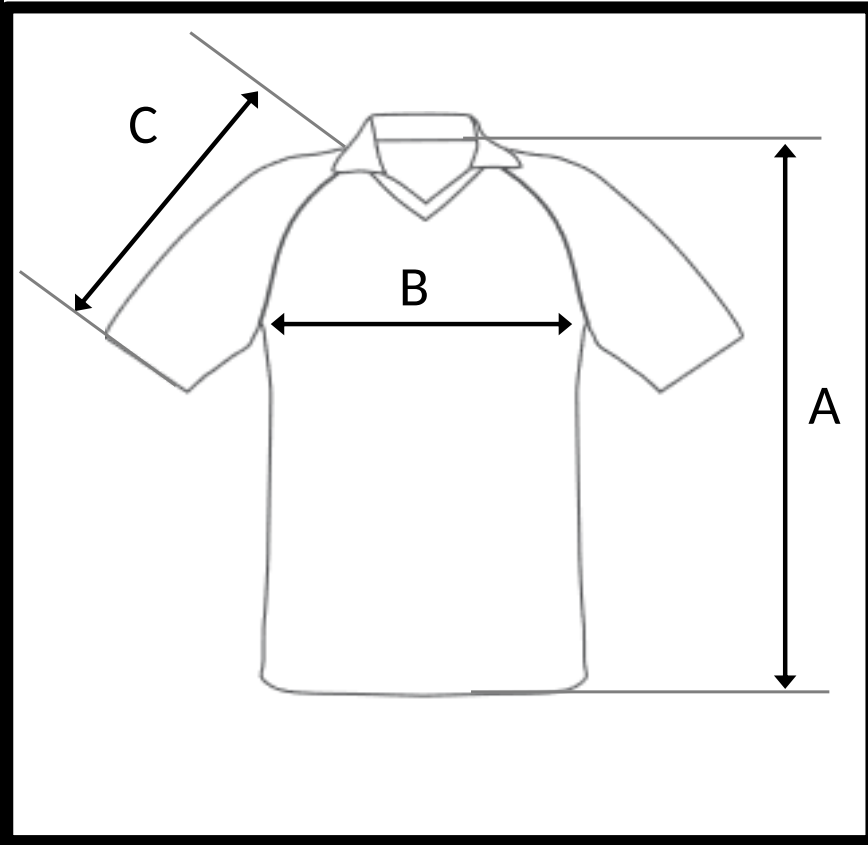

# PRODUCT MEASUREMENT CHART

<b>SPORT</b>	SOCCER
<b>ARTICLE</b>	781021
<b>DESCRIPTION</b>	SS JERSEY SOCCER POLO COLLAR MEN
<b>SIZE RANGE</b>	XS-S-M-L-XL-2XL-3XL
<b>FABRIC</b>	FIRE (100% PES 140 GR)

DIMENSION	DESCRIPTION	TOLERANCE +/-	TOLERANCE +/-						
			XS	S	M	L	XL	2XL	3XL
<b>A</b>	<b>CENTER BACK LENGTH</b>	<b>1,5</b>	<b>69</b>	<b>71</b>	<b>73</b>	<b>75</b>	<b>77</b>	<b>79</b>	<b>81</b>
<b>B</b>	<b>1/2 CHEST WIDTH</b>	<b>1,5</b>	<b>46</b>	<b>49</b>	<b>52</b>	<b>55</b>	<b>58</b>	<b>61</b>	<b>64</b>
<b>C</b>	<b>SLEEVE LENGTH (NECK POINT TO BOTTOM HEM)</b>	<b>0,7</b>	<b>37</b>	<b>38,5</b>	<b>40</b>	<b>41,5</b>	<b>43</b>	<b>44</b>	<b>45</b>

All dimensions are in cm and refer to finished products.  
Unless stated differently all above are flat measurements.