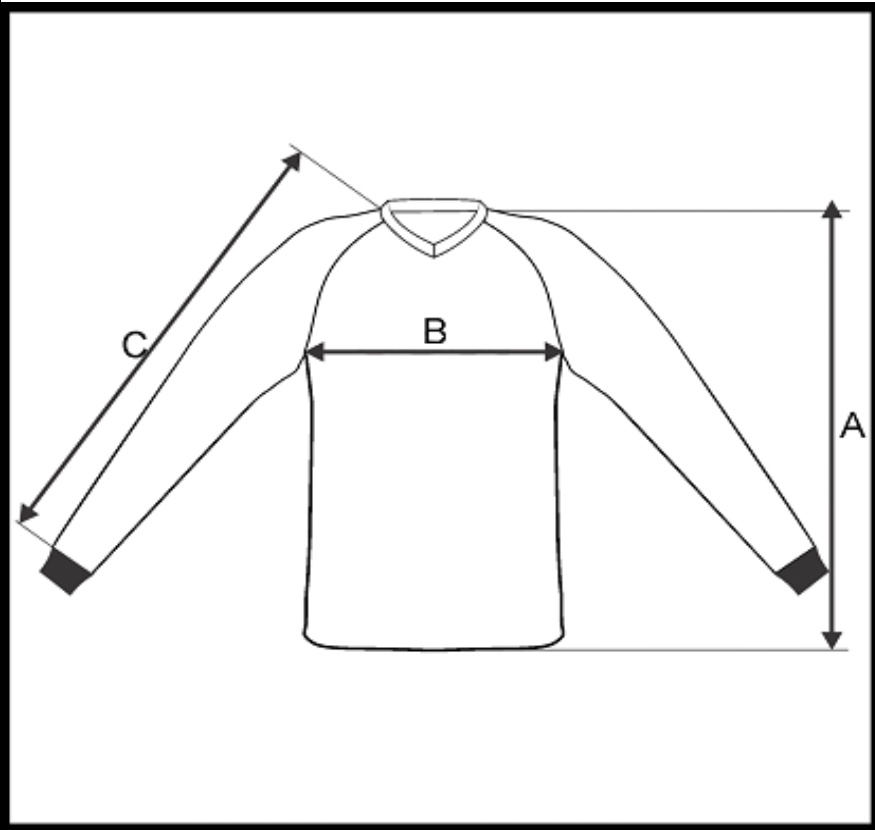

# PRODUCT MEASUREMENT CHART

<b>SPORT</b>	SOCCER
<b>ARTICLE</b>	781020
<b>DESCRIPTION</b>	LS JERSEY V COLLAR GOALKEEPER WOMEN
<b>SIZE RANGE</b>	XS-S-M-L-XL-2XL-3XL
<b>FABRIC</b>	FIRE (100% PES 140 GR)

DIMENSION	DESCRIPTION	TOLERANCE +/-	TOLERANCE +/-						
			XS	S	M	L	XL	2XL	3XL
<b>A</b>	<b>CENTER BACK LENGTH</b>	<b>1.5</b>	<b>57</b>	<b>60</b>	<b>63</b>	<b>66</b>	<b>69</b>	<b>72</b>	<b>75</b>
<b>B</b>	<b>1/2 CHEST WIDTH</b>	<b>1.5</b>	<b>44</b>	<b>46</b>	<b>48</b>	<b>50</b>	<b>52</b>	<b>54</b>	<b>56</b>
<b>C</b>	<b>SLEEVE LENGTH (NECK POINT TO BOTTOM HEM)</b>	<b>1</b>	<b>65.5</b>	<b>67</b>	<b>68.5</b>	<b>70</b>	<b>71.5</b>	<b>73</b>	<b>74.5</b>

All dimensions are in cm and refer to finished products.  
Unless stated differently all above are flat measurements.