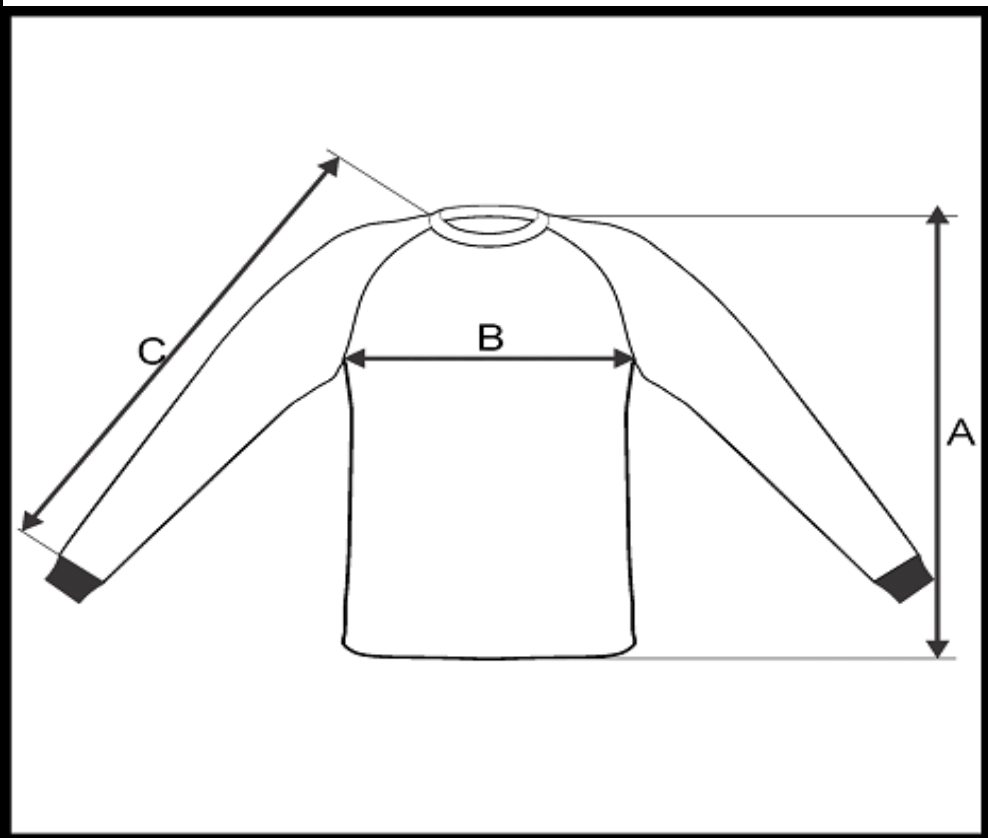

# PRODUCT MEASUREMENT CHART

<b>SPORT</b>	SOCCER
<b>ARTICLE</b>	781019
<b>DESCRIPTION</b>	LS JERSEY ROUND COLLAR GOALKEEPER WOMEN
<b>SIZE RANGE</b>	XS-S-M-L-XL-2XL-3XL
<b>FABRIC</b>	FIRE (100% PES 140 GR)

DI MENSION	DESCRIPTION	TOLERANCE +/-	XS	S	M	L	XL	2XL	3XL
<b>A</b>	<b>CENTER BACK LENGTH</b>	1.5	57	60	63	66	69	72	75
<b>B</b>	<b>1/ 2 CHEST WIDTH</b>	1	44	46	48	50	52	54	56
<b>C</b>	<b>SLEEVE LENGTH (NECK POINT TO BOTTOM HEM)</b>	1	65.5	67	68.5	70	71.5	73	74.5

All dimensions are in cm and refer to finished products.  
Unless stated differently all above are flat measurements.