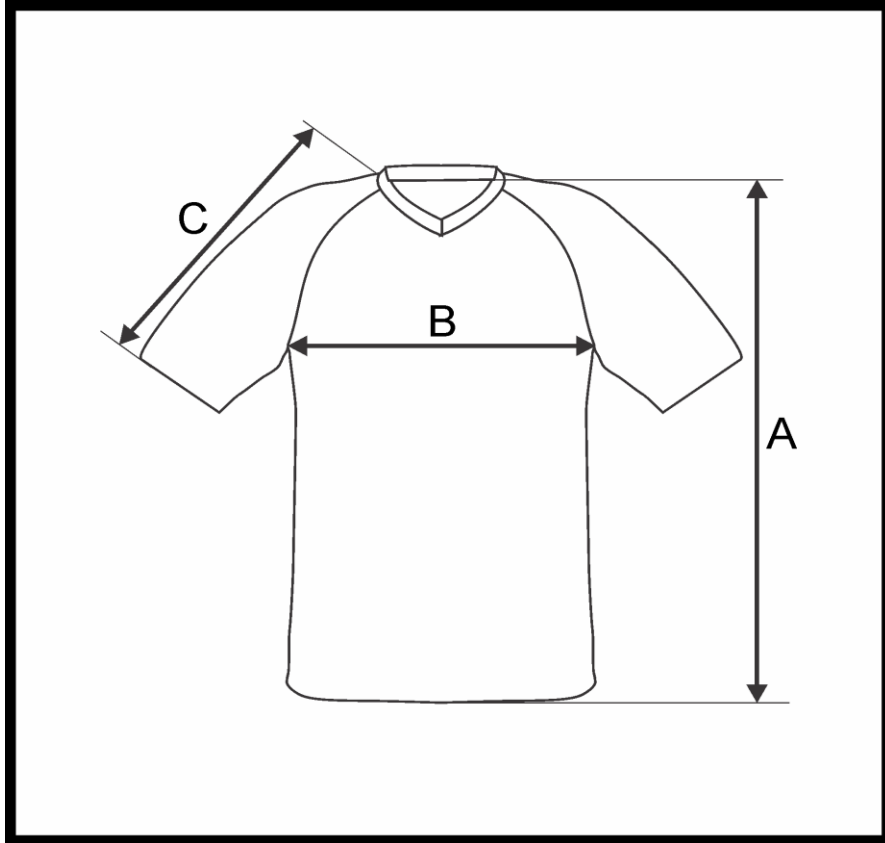

PRODUCT MEASUREMENT CHART

SPORT	SOC CER
ARTICLE	781018
DESCRIPTION	SS JERSEY V COLLAR GOALKEEPER WOMEN
SIZE RANGE	XS-S-M-L-XL-2XL-3XL
FABRIC	FIRE (100% PES 140 GR)

DI MENSION	DESCRIPTION	TOLERANCE +/-							
			XS	S	M	L	XL	2XL	3XL
A	CENTER BACK LENGTH	1.5	57	60	63	66	69	72	75
B	1/ 2 CHEST WIDTH	1	44	46	48	50	52	54	56
C	SLEEVE LENGTH (NECK POINT TO BOTTOM HEM)	0.7	28	29.5	31	32.5	34	35.5	37

All dimensions are in cm and refer to finished products.
Unless stated differently all above are flat measurements.