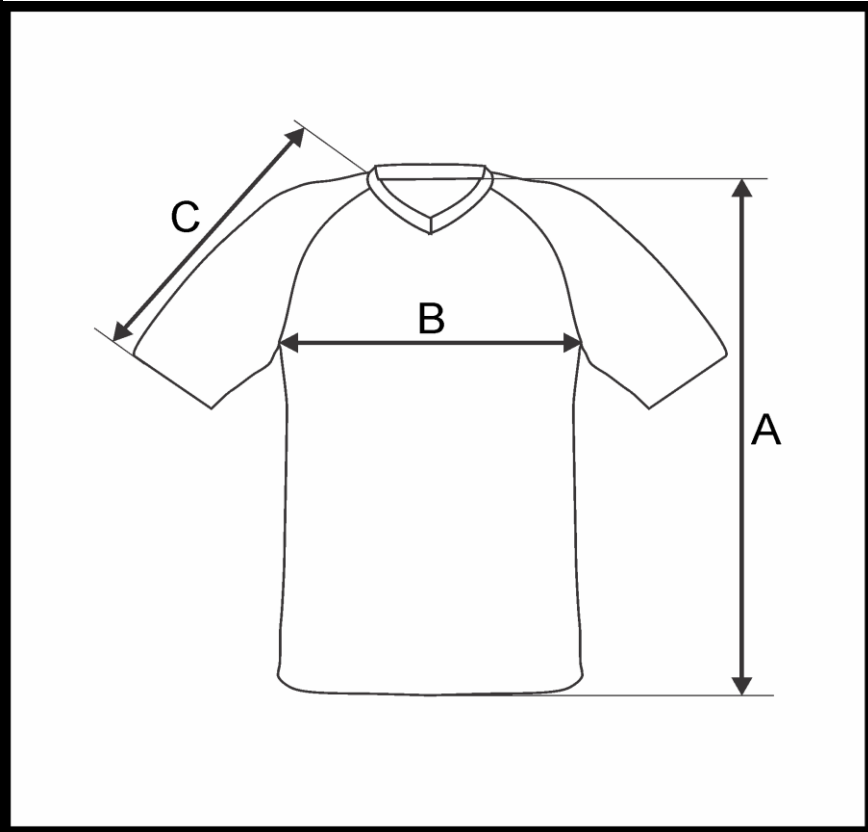

PRODUCT MEASUREMENT CHART

SPORT	SOCCER
ARTICLE	781013
DESCRIPTION	SS JERSEY V COLLAR WOMEN
SIZE RANGE	XS-S-M-L-XL-2XL-3XL
FABRIC	FIRE (100% PES 140 GR)

DIMENSION	DESCRIPTION	TOLERANCE +/-	TOLERANCE +/-						
			XS	S	M	L	XL	2XL	3XL
A	CENTER BACK LENGTH	1,5	57	60	63	66	69	72	75
B	1/2 CHEST WIDTH	1	44	46	48	50	52	54	56
C	SLEEVE LENGTH (NECK POINT TO BOTTOM HEM)	0,7	28	29,5	31	32,5	34	35,5	37

All dimensions are in cm and refer to finished products.
Unless stated differently all above are flat measurements.