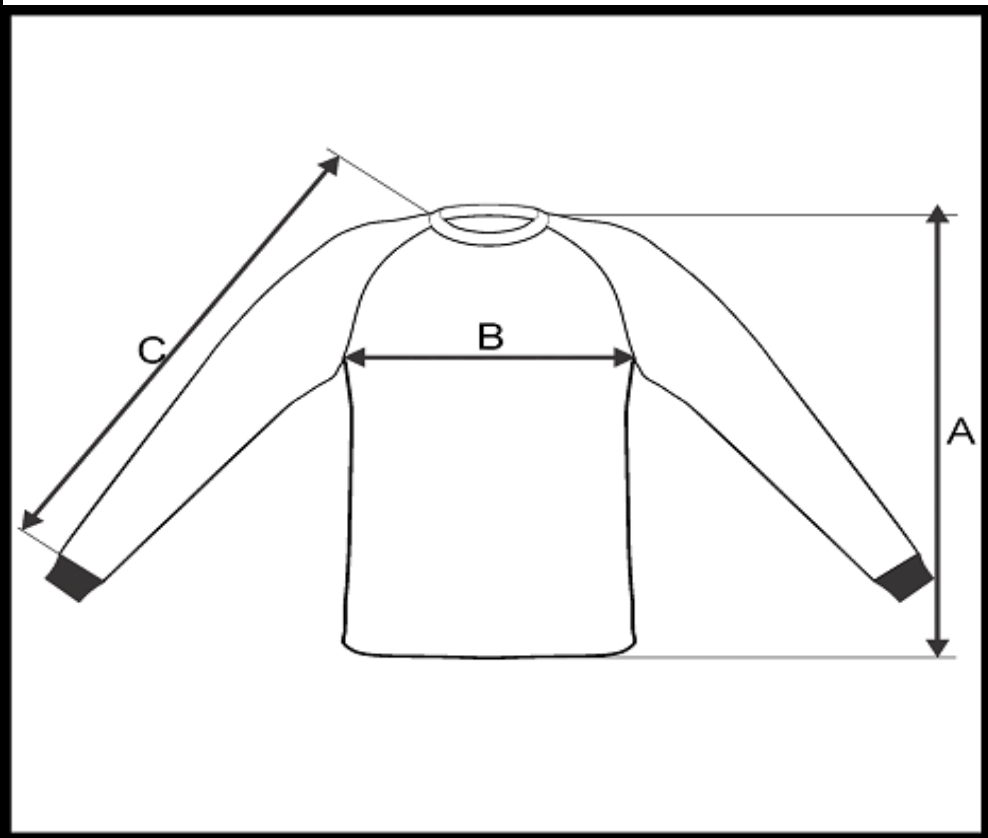

PRODUCT MEASUREMENT CHART

SPORT	SOCCER
ARTICLE	781009
DESCRIPTION	LS JERSEY ROUND COLLAR GOALKEEPER MEN
SIZE RANGE	XS-S-M-L-XL-2XL-3XL
FABRIC	FIRE (100% PES 140 GR)

DI MENSION	DESCRIPTION	TOLERANCE +/-	XS	S	M	L	XL	2XL	3XL
A	CENTER BACK LENGTH	1	69	71	73	75	77	79	81
B	1/ 2 CHEST WIDTH	1,5	46	49	52	55	58	61	64
C	SLEEVE LENGTH (NECK POINT TO BOTTOM HEM)	0,7	79	80	81	82	83	85	86

All dimensions are in cm and refer to finished products.
Unless stated differently all above are flat measurements.