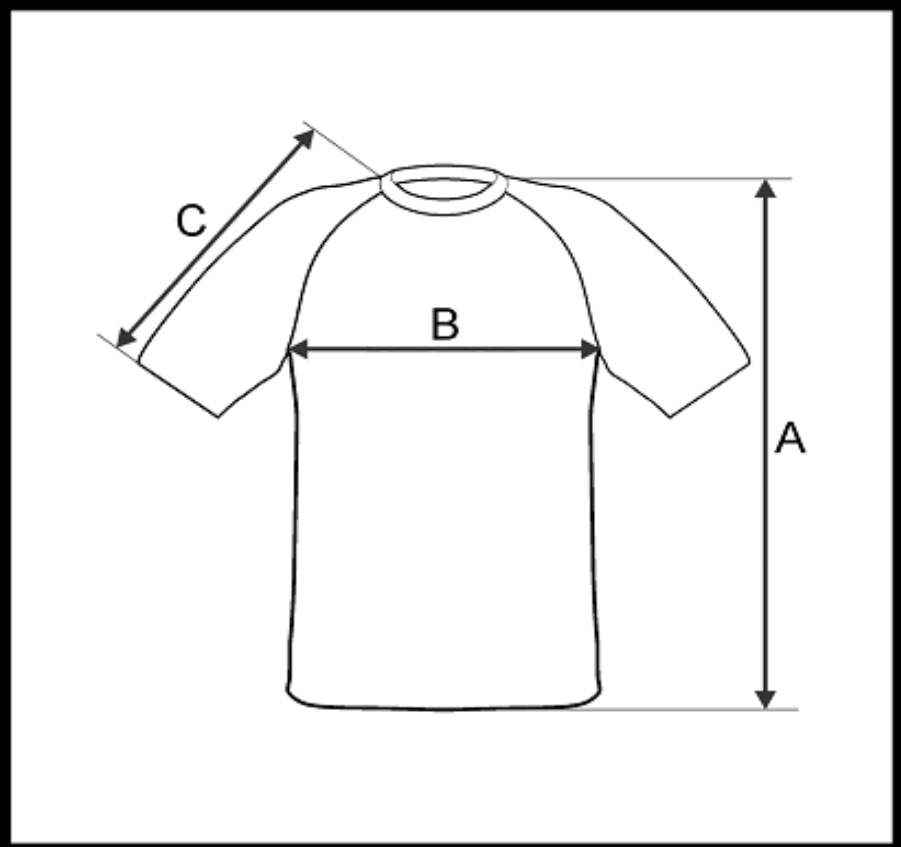

# PRODUCT MEASUREMENT CHART

<b>SPORT</b>	SOC CER
<b>ARTICLE</b>	781007
<b>DESCRIPTION</b>	SS JERSEY ROUND COLLAR GOALKEEPER MEN
<b>SIZE RANGE</b>	XS-S-M-L-XL-2XL-3XL
<b>FABRIC</b>	FIRE (100% PES 140 GR)

DI MENS I ON	DESCRI PT I ON	TOLERANCE +/-	XS	S	M	L	XL	2XL	3XL
<b>A</b>	<b>CENTER BACK LENGTH</b>	<b>1</b>	<b>69</b>	<b>71</b>	<b>73</b>	<b>75</b>	<b>77</b>	<b>79</b>	<b>81</b>
<b>B</b>	<b>1/ 2 CHEST WIDTH</b>	<b>1,5</b>	<b>46</b>	<b>49</b>	<b>52</b>	<b>55</b>	<b>58</b>	<b>61</b>	<b>64</b>
<b>C</b>	<b>SLEEVE LENGTH (NECK POINT TO BOTTOM HEM)</b>	<b>0,7</b>	<b>37</b>	<b>38,5</b>	<b>40</b>	<b>41,5</b>	<b>43</b>	<b>44</b>	<b>45</b>

All dimensions are in cm and refer to finished products.  
Unless stated differently all above are flat measurements.