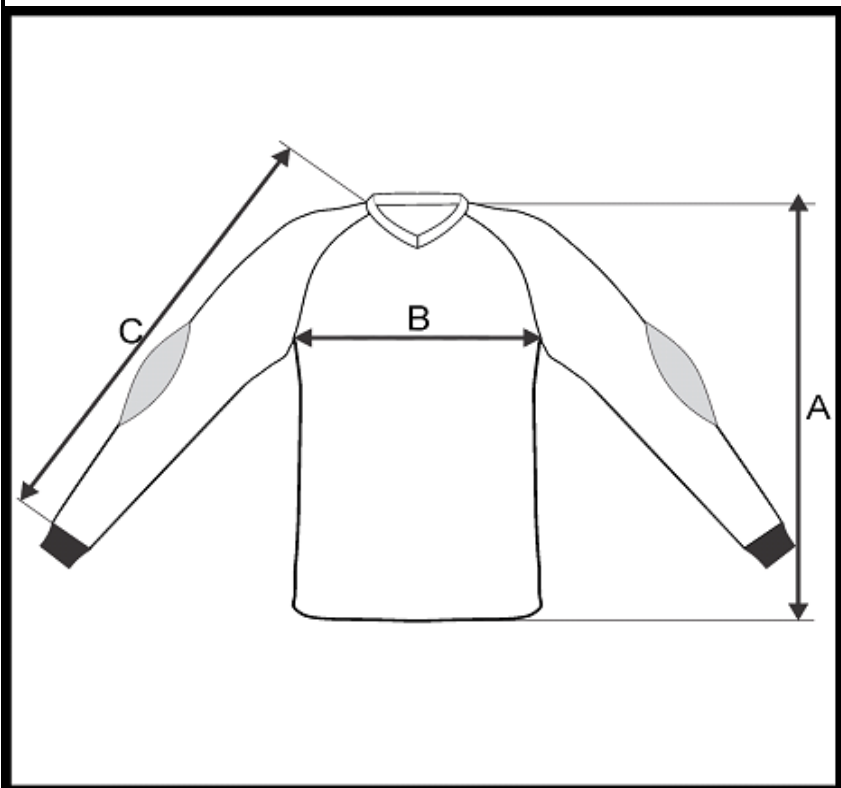

PRODUCT MEASUREMENT CHART

SPORT	SOCCKER
ARTICLE	781006
DESCRIPTION	LS JERSEY V COLLAR RF GOALKEEPER MEN
SIZE RANGE	XS-S-M-L-XL-2XL-3XL
FABRIC	FIRE (100% PES 140 GR)

DI MENSION	DESCRIPTION	TOLERANCE +/-	TOLERANCE +/-						
			XS	S	M	L	XL	2XL	3XL
A	CENTER BACK LENGTH	1	69	71	73	75	77	79	81
B	1/ 2 CHEST WIDTH	1,5	46	49	52	55	58	61	64
C	SLEEVE LENGTH (NECK POINT TO BOTTOM HEM)	0,7	79	80	81	82	83	85	86

All dimensions are in cm and refer to finished products.
Unless stated differently all above are flat measurements.