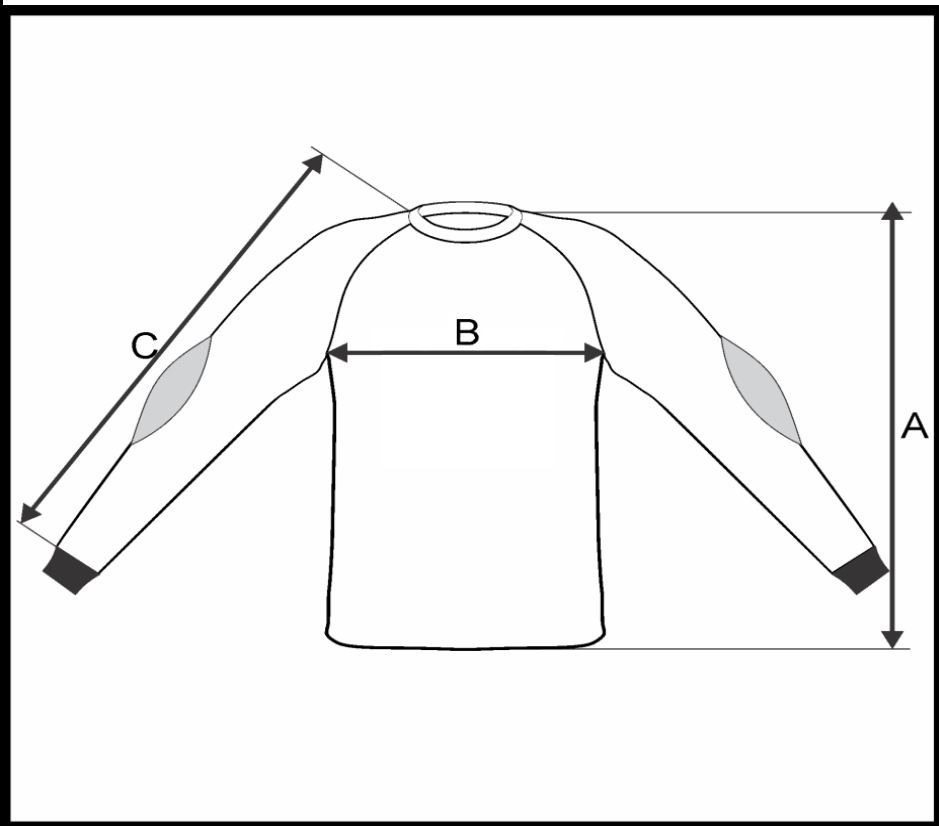

PRODUCT MEASUREMENT CHART

SPORT	SOCCER
ARTICLE	781005
DESCRIPTION	LS JERSEY ROUND COLLAR RF GOALKEEPER MEN
SIZE RANGE	XS-S-M-L-XL-2XL-3XL
FABRIC	FIRE (100% PES 140 GR)

DI MENSION	DESCRIPTION	TOLERANCE +/-	XS	S	M	L	XL	2XL	3XL
A	CENTER BACK LENGTH	1	69	71	73	75	77	79	81
B	1/ 2 CHEST WIDTH	1,5	46	49	52	55	58	61	64
C	SLEEVE LENGTH (NECK POINT TO BOTTOM HEM)	0,7	79	80	81	82	83	85	86

All dimensions are in cm and refer to finished products.
Unless stated differently all above are flat measurements.